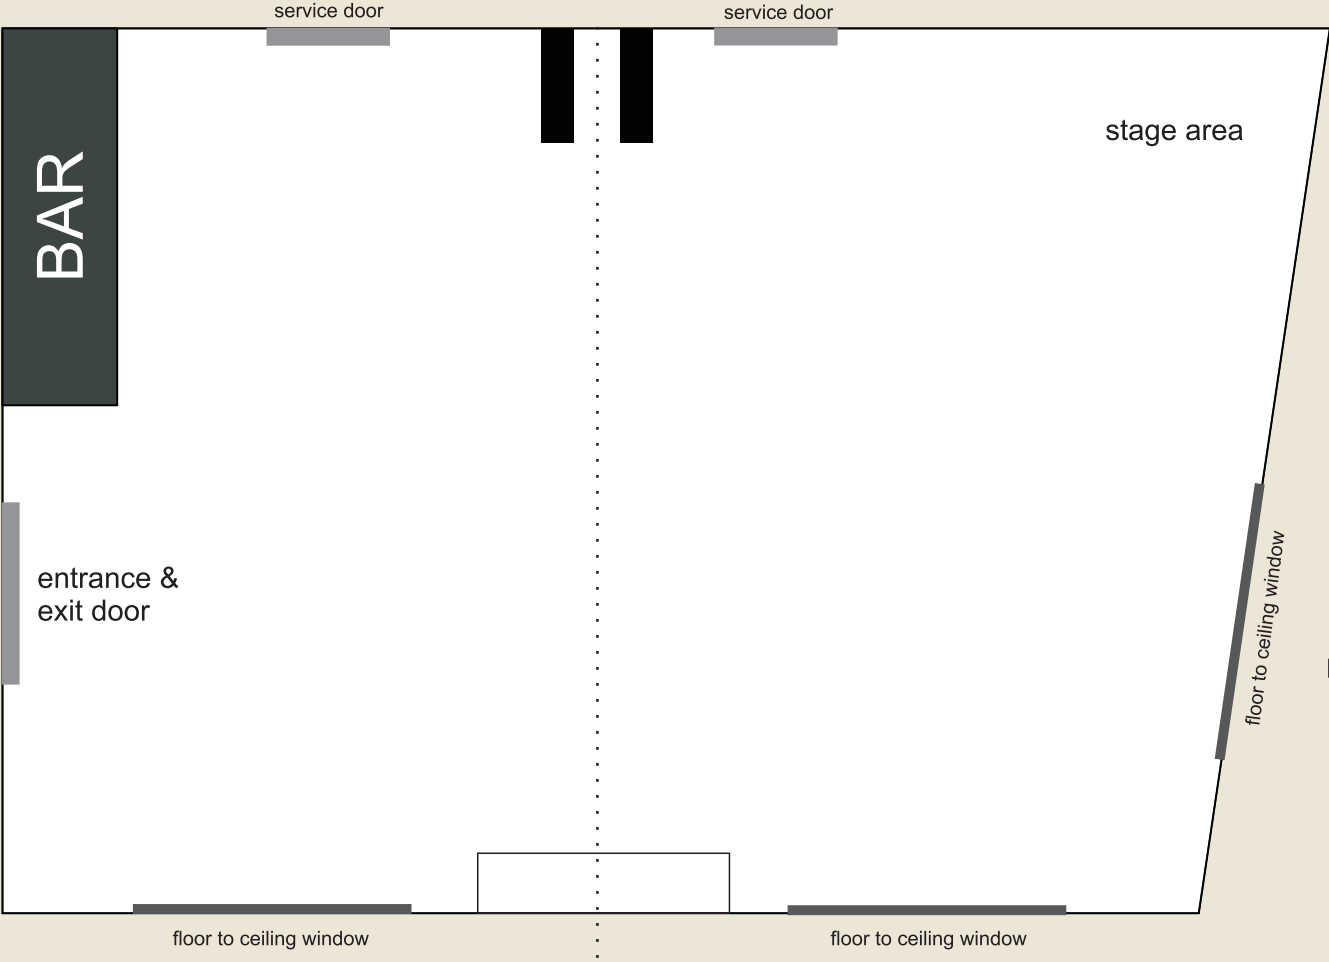

The Carmichael Floor Plan

Room size specifications

Length 26 mts
Width 13.5mts
Height 3.6mts

Maximum capacity

seated 350
theatre 250

Room can be divided here for smaller functions